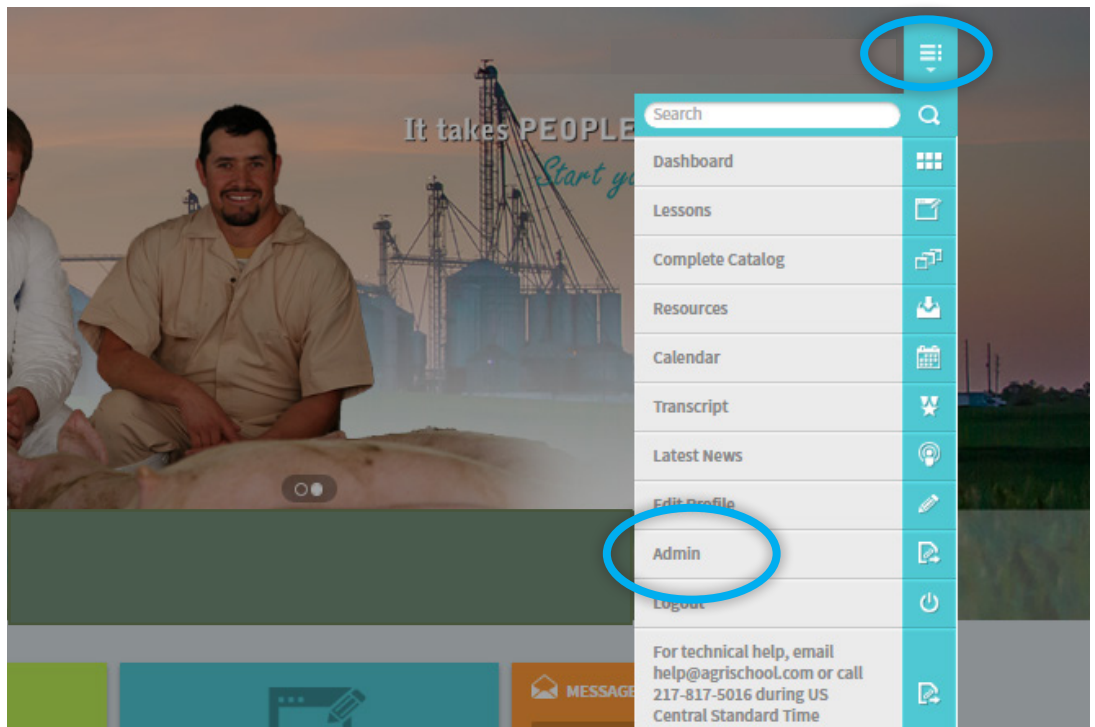

Pork Avenue™
TRAINING PORTAL

Creating a Poll Step-by-Step Guide

www.porkavenuetraining.com

1

Once you have logged into Pork Avenue Training Portal, you need to get from the learner side of the site to the admin side. Click on the icon that is to the top, right of the page. It has three lines and an arrow pointing down. Select “Admin,” which will take you to the Admin side of the site.

2

On the left panel, select the “Mercury” icon and then select “Polls” from the menu.

3

The screenshot shows the 'Agrischool Training Portal' interface. On the left is a dark sidebar with navigation icons. The main content area is titled 'Polls' and includes buttons for 'Add New', 'Actions', and 'Mas'. Below these are 'Add Filter' and a list of poll items. A modal window is open on the right, titled 'Add New', with a blue button labeled 'Poll' and a plus sign highlighted by a red oval.

Click on "Poll +" to create a new poll.

4

The screenshot shows the 'Agrischool Training Portal' 'Add Poll' form. The 'General' tab is selected. The form includes a 'Question' field with the text 'Is the sky blue?', an 'Option / Answer' section with 'Yes' and 'No' options, an 'Add Option / Answer' button, an 'Author' dropdown menu set to 'Carrie Bodznick', and a 'Publication' toggle switch currently set to 'OFF'.