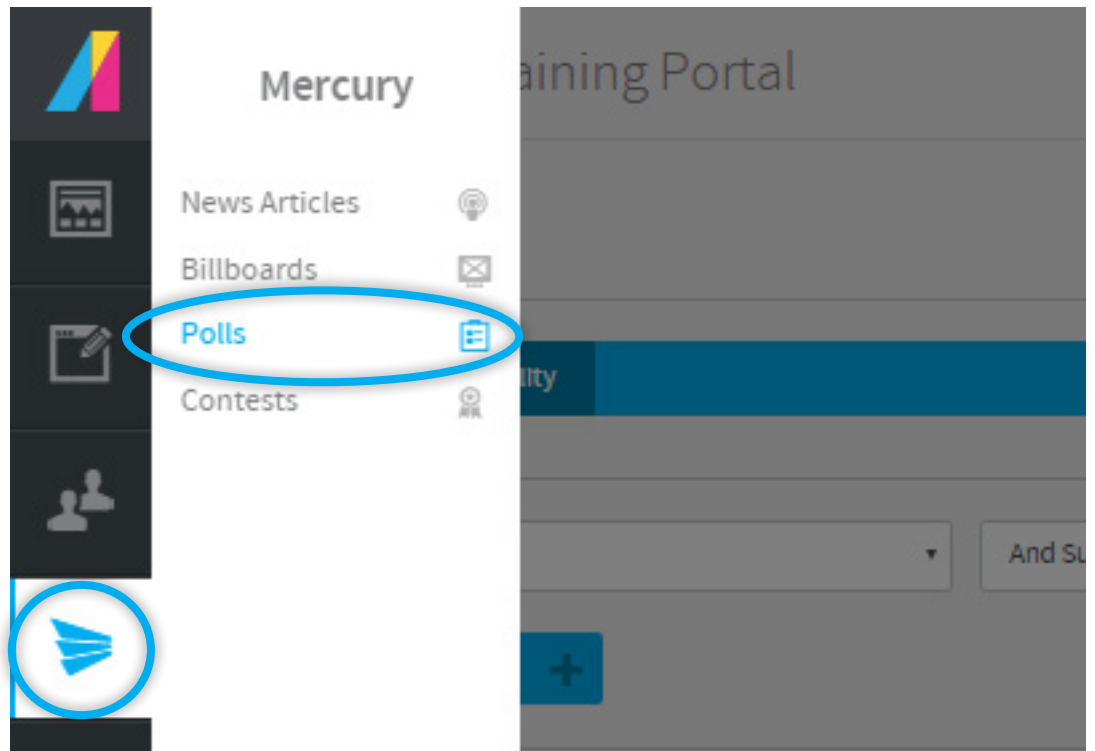

Pork Avenue™
TRAINING PORTAL

Creating a Poll Step-by-Step Guide

www.porkavenuetraining.com

1

Once you have logged into Pork Avenue Training Portal, you need to get from the learner side of the site to the admin side. Click on the icon that is to the top, right of the page. It has three lines and an arrow pointing down. Select “Admin,” which will take you to the Admin side of the site.

2

On the left panel, select the “Mercury” icon and then select “Polls” from the menu.

3

The screenshot shows the 'Agrischool Training Portal' interface. On the left is a dark sidebar with navigation icons. The main content area is titled 'Polls' and includes buttons for 'Add New', 'Actions', and 'Mas'. Below these are 'Add Filter' and a list of poll items. A modal window is open on the right, titled 'Add New', with a blue button labeled 'Poll' and a plus sign highlighted by a red oval.

Click on "Poll +" to create a new poll.

4

The screenshot shows the 'Agrischool Training Portal' 'Add Poll' form. The 'General' tab is selected. The form includes a 'Question' field with the text 'Is the sky blue?', an 'Option / Answer' section with 'Yes' and 'No' options, an 'Add Option / Answer' button, an 'Author' dropdown menu set to 'Carrie Bodznick', and a 'Publication' toggle switch currently set to 'OFF'.